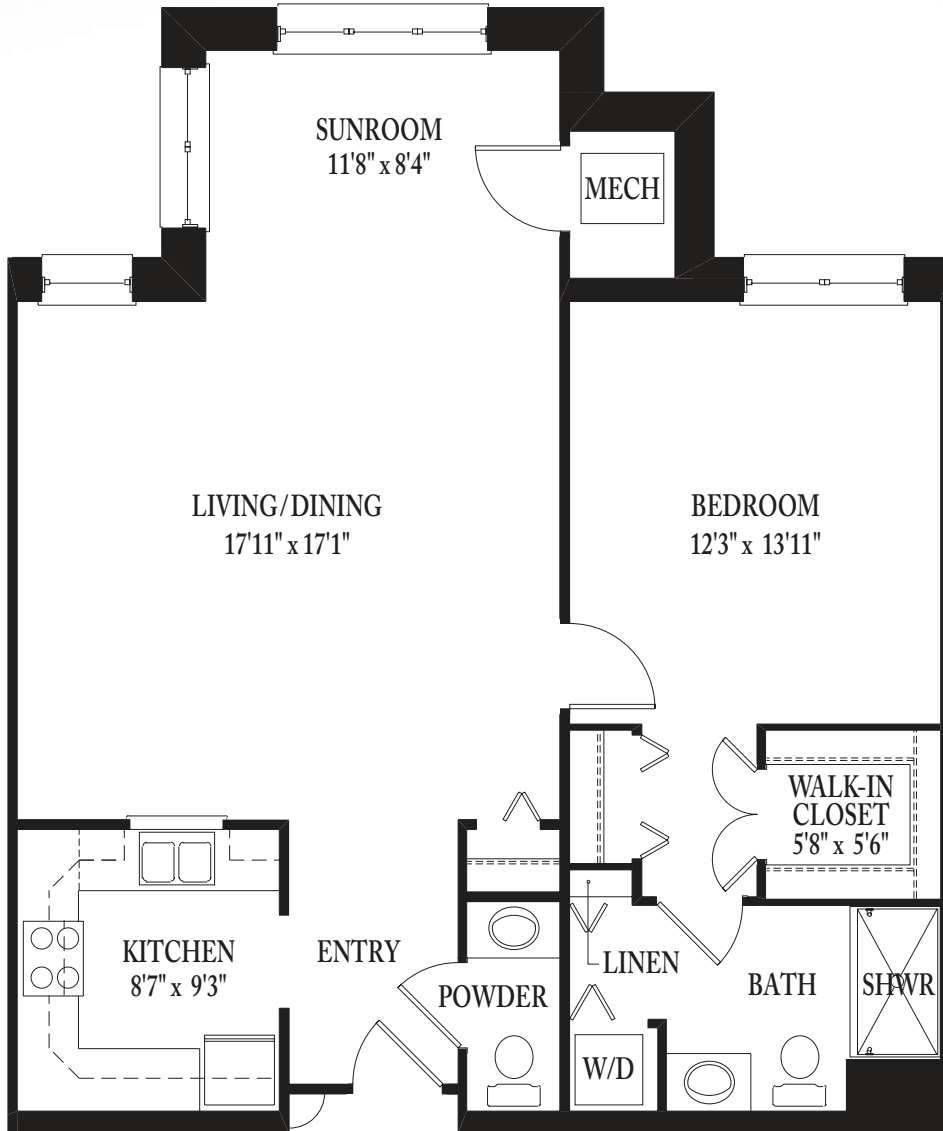

The Pugh

1 Bedroom, 1 Bathroom, 935 Sq. Ft.

The Village

AT PENN STATE

260 Lion's Hill Road | State College, PA 16803 | VillageAtPennState.org