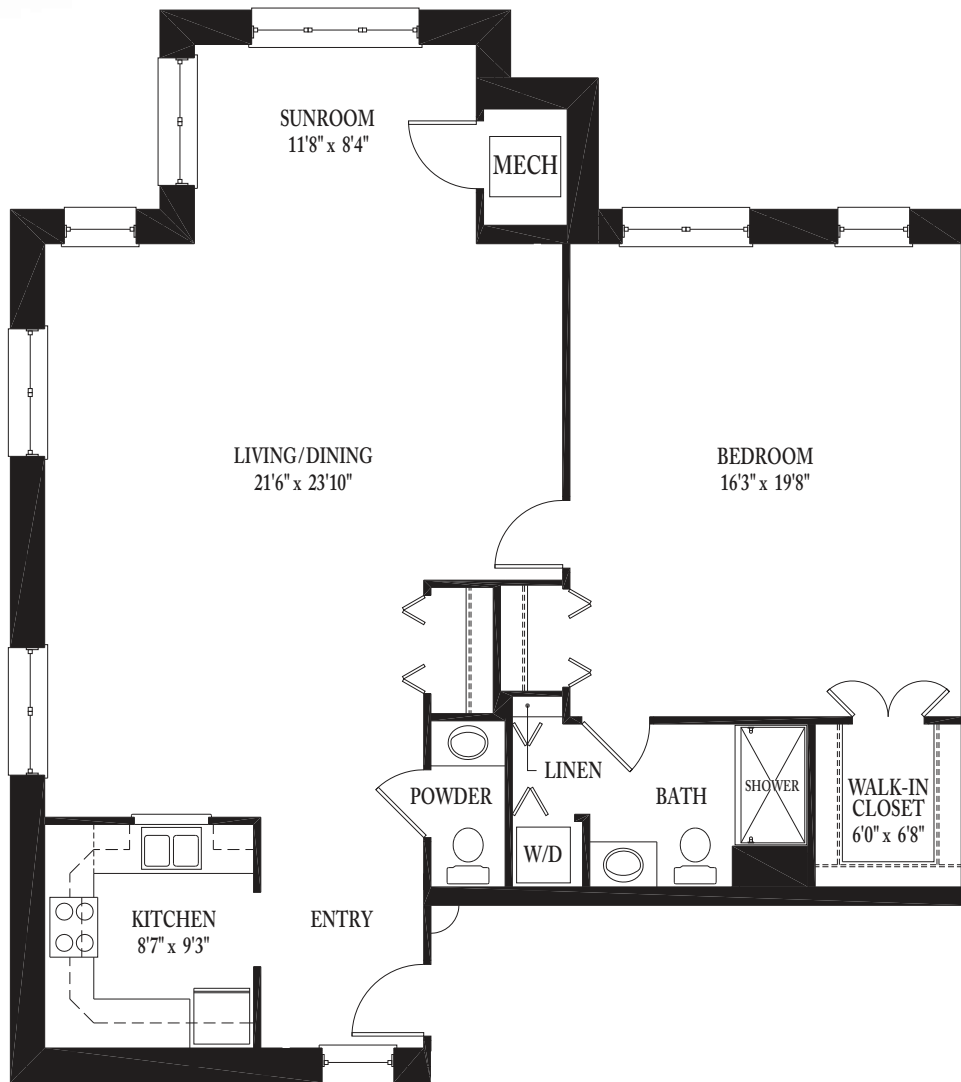

The Oswald

1 Bedroom, 1 Bathroom, 1,251 Sq. Ft.

The Village

AT PENN STATE

260 Lion's Hill Road | State College, PA 16803 | VillageAtPennState.org