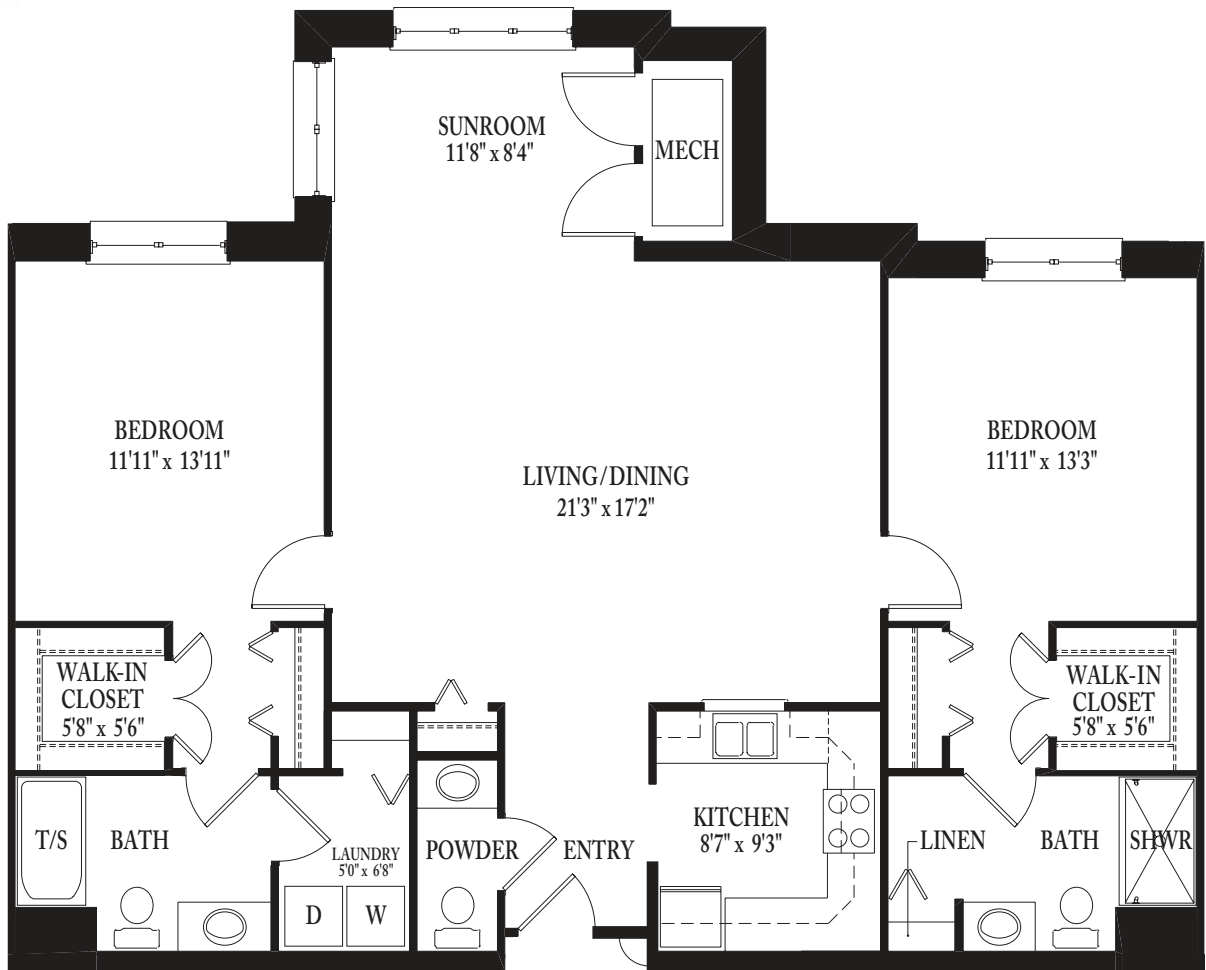

The Hetzel

2 Bedrooms, 2 Bathrooms, 1,342 Sq. Ft.

The Village

AT PENN STATE

260 Lion's Hill Road | State College, PA 16803 | VillageAtPennState.org