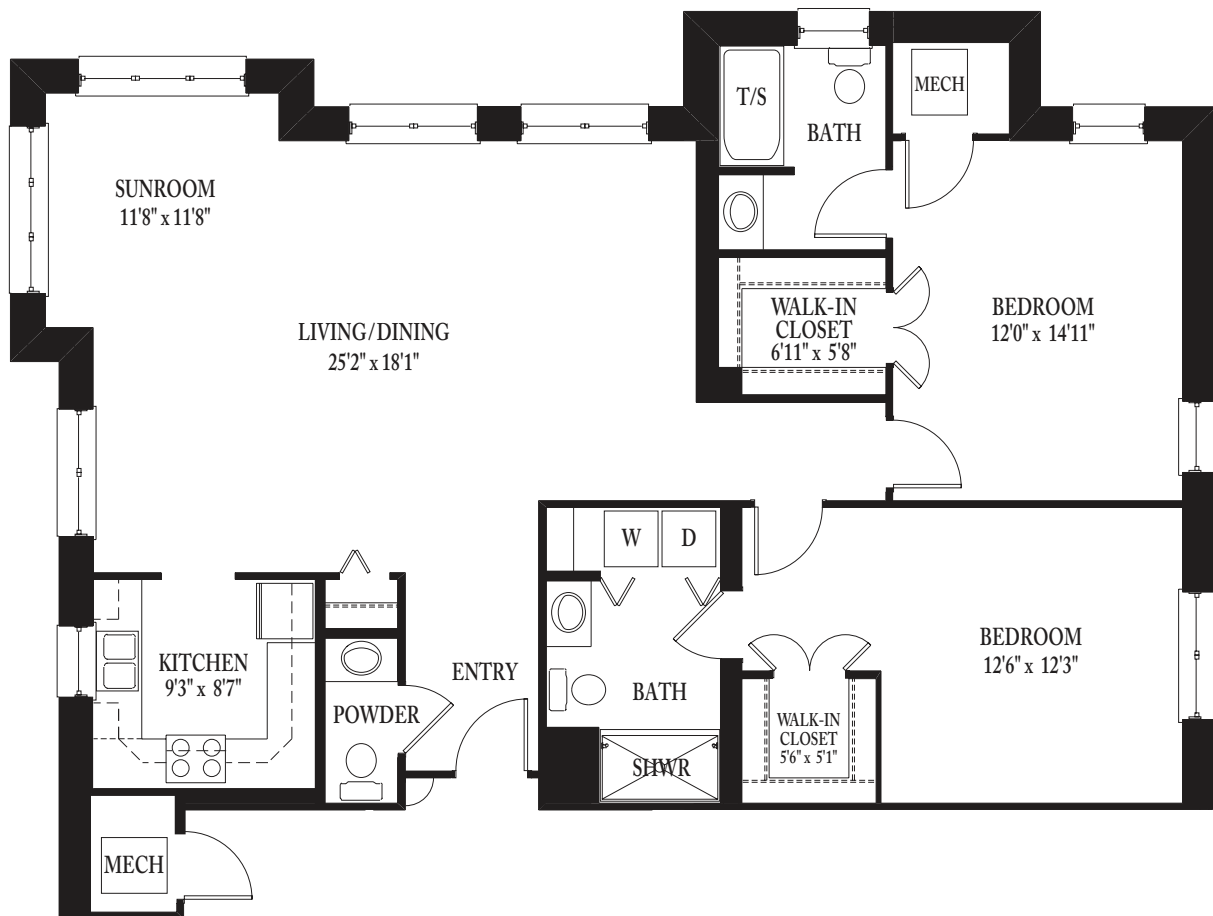

The Eisenhower

2 Bedrooms, 2 Bathrooms, 1,400 Sq. Ft.

The Village

AT PENN STATE

260 Lion's Hill Road | State College, PA 16803 | VillageAtPennState.org

EQUAL HOUSING OPPORTUNITY