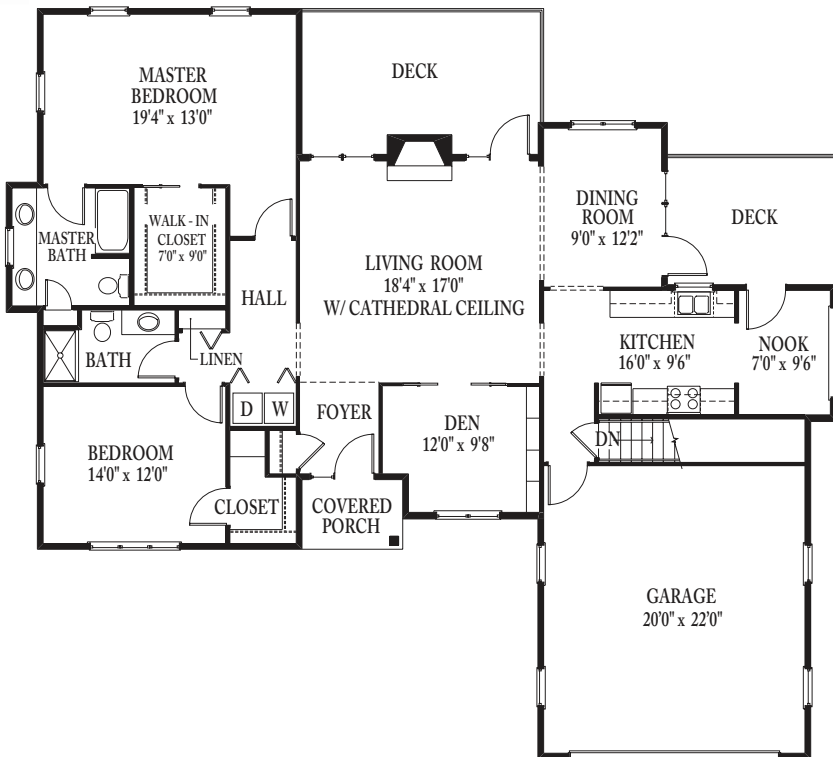

# Cottage B

2 Bedrooms, 2 Bathrooms, 1,797 Sq. Ft.