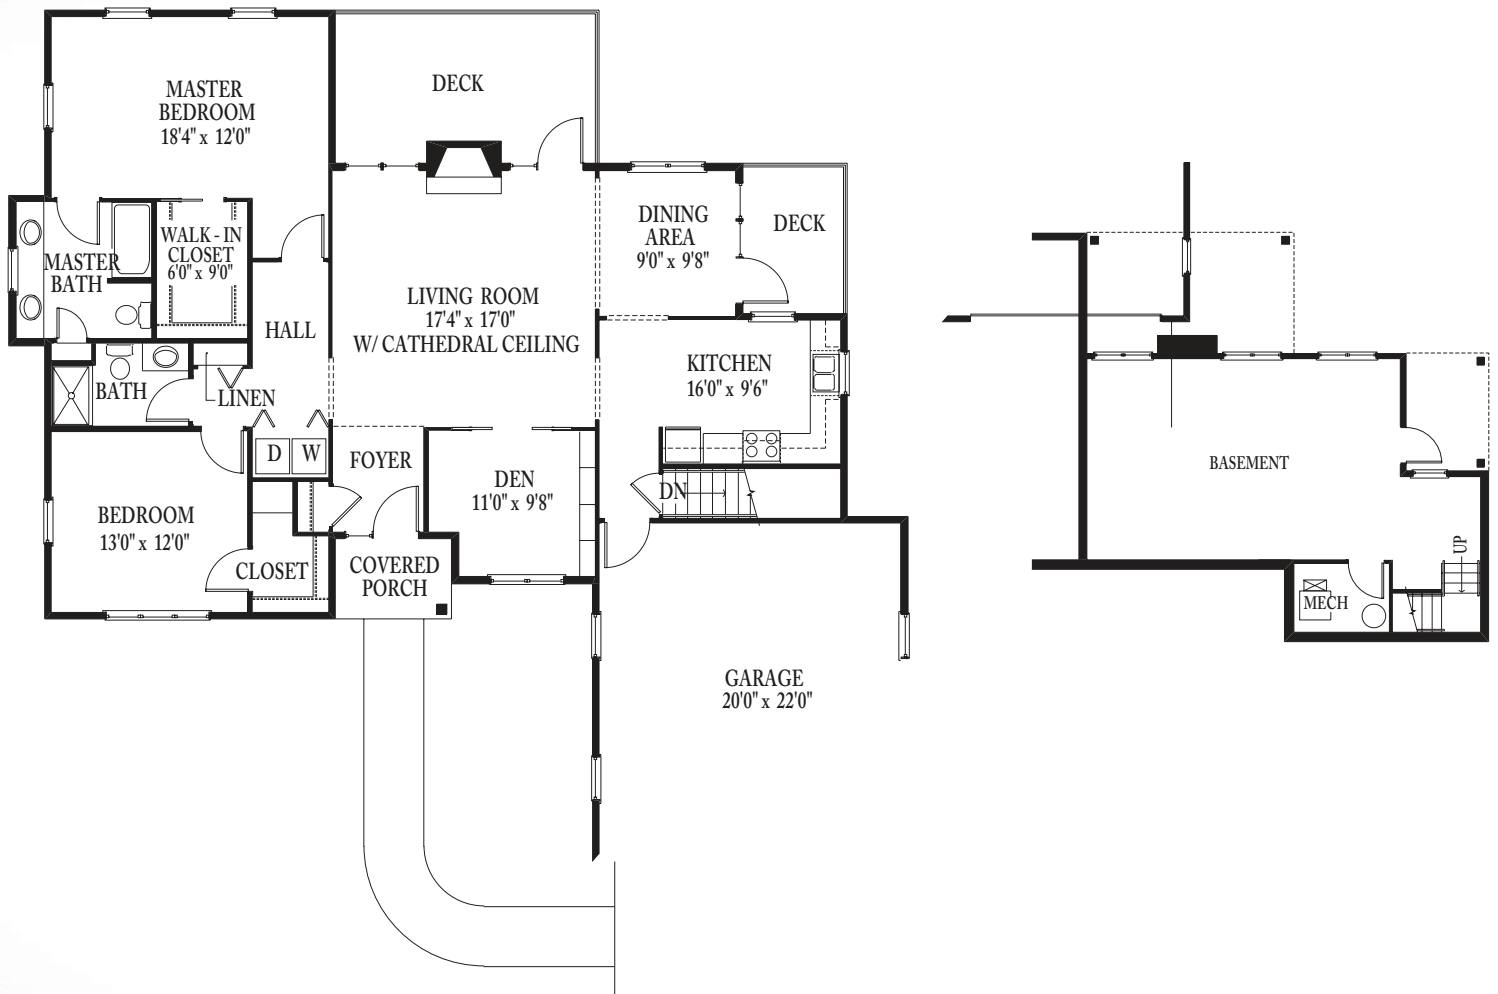

Cottage A

2 Bedrooms, 2 Bathrooms, 1,607 Sq. Ft.

The Village

AT PENN STATE

260 Lion's Hill Road | State College, PA 16803 | VillageAtPennState.org

EQUAL HOUSING OPPORTUNITY